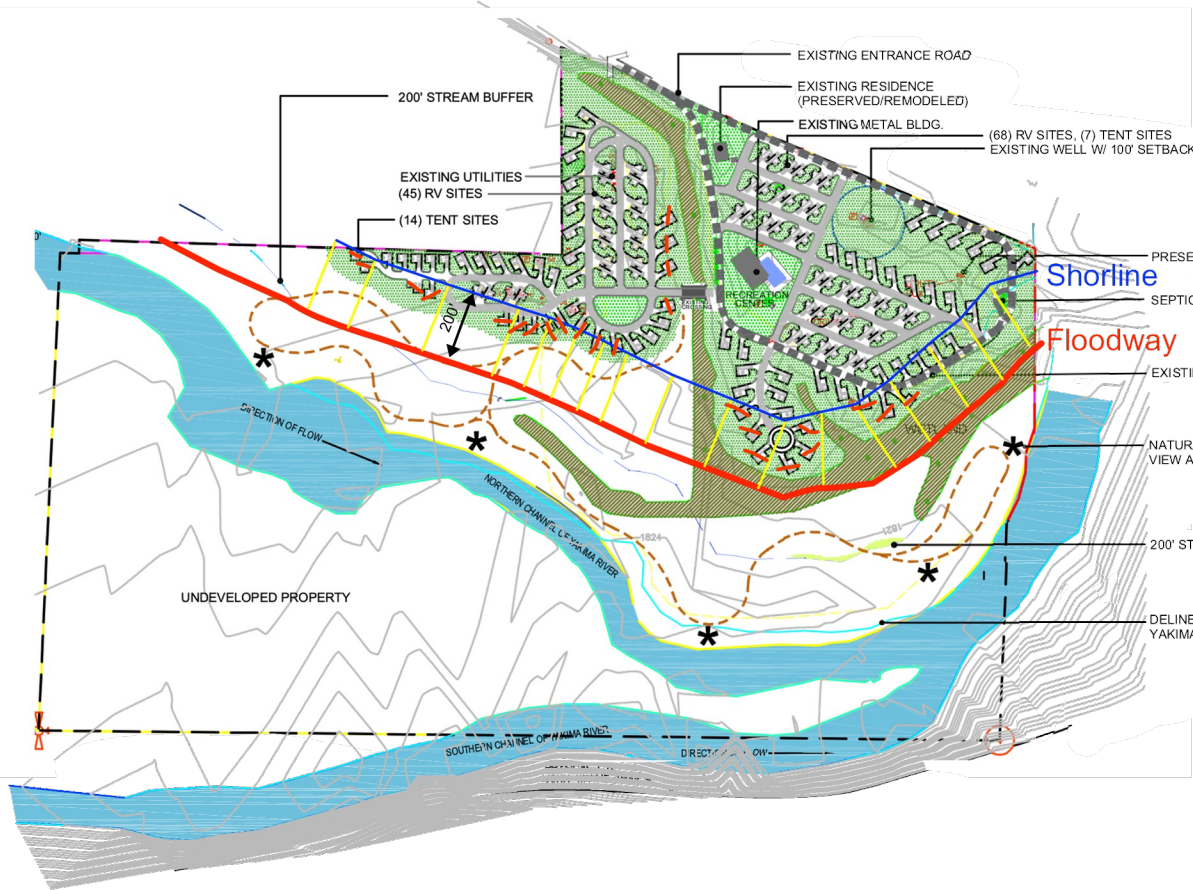

Recreational Campground

A Campground for the Yakima River Kittitas County, Washington

DECEMBER 31, 2023

SUMMARY OF PROPOSED RECREATIONAL SITES

RV CAMPSITES	113
TENT SITES	21
TOTAL PROPOSED SITES	134

SCALE IN FEET

TYPICAL DOUBLE PULL THRU CAMPSITE