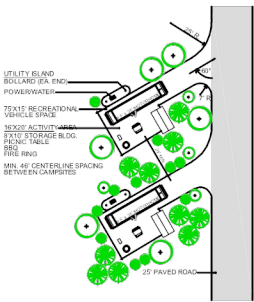

Recreational Campground

A Campground for the Yakima River Kittitas County, Washington

DECEMBER 31, 2023

SUMMARY OF PROPOSED RECREATIONAL SITES

RV CAMPSITES	113
TENT SITES	21
TOTAL PROPOSED SITES	134

SCALE IN FEET

TYPICAL DOUBLE PULL THRU CAMPSITE