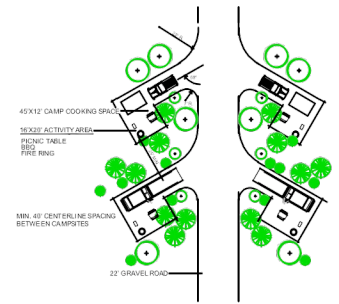

TYPICAL DOUBLE PULL THRU CAMPSITE