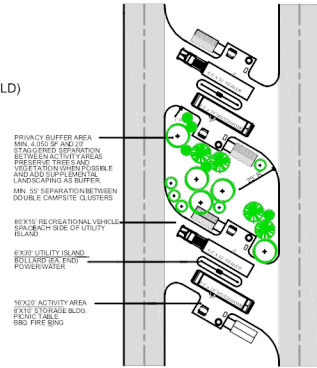

Recreational Campground

A Campground for the Yakima River Kittitas County, Washington

DECEMBER 31, 2023

SUMMARY OF PROPOSED RECREATIONAL SITES

RV CAMPSITES	113
TENT SITES	21
TOTAL PROPOSED SITES	134

SCALE IN FEET

TYPICAL DOUBLE PULL THRU CAMPSITE